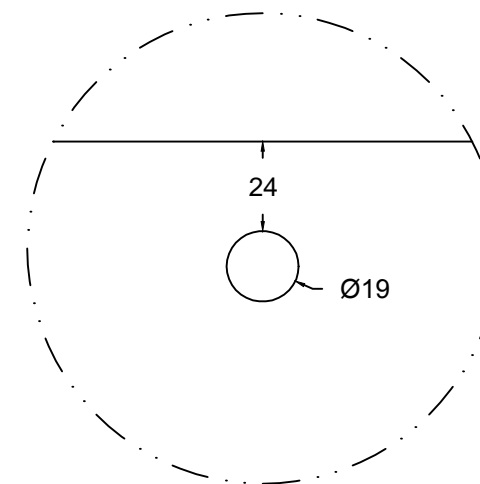

DETAIL A
SCALE: 1:2

DETAIL B
SCALE: 1:2

DETAIL C
SCALE: 1:2

ARCHIVE NBR: ARCHIVE 3	CUSTOMER NAME:
FILE NAME/FORMAT: DUPONT_CORIAN_CALM820_2D.DWG	APPLICATION/DESCRIPTION: Bath/ Washbasin
MODEL NAME: CALM 820	DOCUMENT STATUS: FINAL
CREATED BY: KS	CODE: D3-820-01
APPROVED BY:	APPROVAL DATE:
LAUNCH DATE:	DATE OF ISSUE: 28/05/2015
SCALE: 1:5 in A3	REV. NBR/DATE: