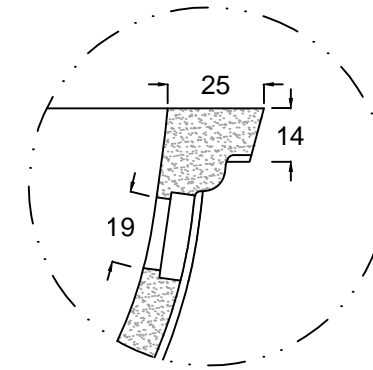

DETAIL A
SCALE: 1:2

DETAIL B
SCALE: 1:2

DETAIL C
SCALE: 1:2

ARCHIVE NBR: ARCHIVE 3	CUSTOMER NAME:
FILE NAME/FORMAT: DUPONT_CORIAN_CALM820_2D.DWG	APPLICATION/DESCRIPTION: Bath/ Washbasin
MODEL NAME: CALM 820	DOCUMENT STATUS: FINAL
CREATED BY: KS	CODE: D3-820-01
APPROVED BY:	APPROVAL DATE:
LAUNCH DATE:	DATE OF ISSUE: 28/05/2015
SCALE: 1:5 in A3	REV. NBR/DATE: