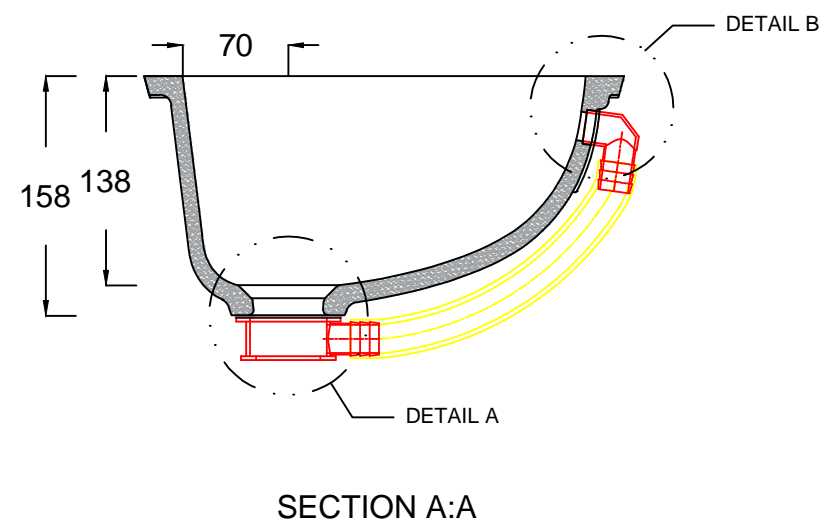

DETAIL A
SCALE: 1:2

DETAIL B
SCALE: 1:2

DETAIL C
SCALE: 1:2

ARCHIVE NBR: ARCHIVE 3	CUSTOMER NAME:
FILE NAME/FORMAT: DUPONT_CORIAN_CALM820_2D.DWG	APPLICATION/DESCRIPTION: Bath/ Washbasin
MODEL NAME: CALM 820	DOCUMENT STATUS: FINAL
CREATED BY: KS	CODE: D3-820-01
APPROVED BY:	APPROVAL DATE:
LAUNCH DATE:	DATE OF ISSUE: 28/05/2015
SCALE: 1:5 in A3	REV. NBR/DATE: