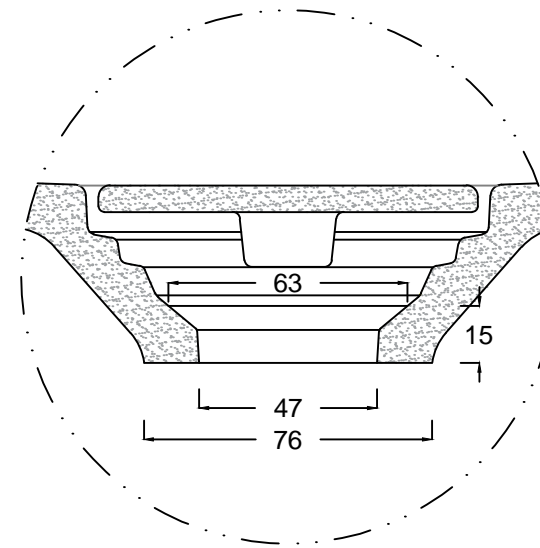

PLAN VIEW

SECTION B:B

DETAIL A

SCALE: 1:2

DETAIL B

SCALE: 1:2

SECTION A:A

DETAIL C

SCALE: 1:2

Corian.

ARCHIVE NBR: ARCHIVE 3	CUSTOMER NAME:
FILE NAME/FORMAT: DUPONT_CORIAN_PURITY7220_2D.DWG	APPLICATION/DESCRIPTION: Bath/ Washbasin
MODEL NAME: PURITY 7220	DOCUMENT STATUS: FINAL
CREATED BY: KS	CODE: D3-7220-03
APPROVED BY:	APPROVAL DATE:
LAUNCH DATE: 01/06/2015	DATE OF ISSUE: 28/05/2015
SCALE: 1:5 in A3	REV. NBR/DATE: