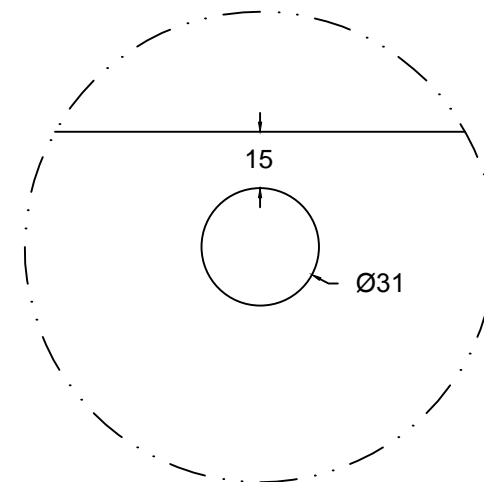

PLAN VIEW

SECTION B:B

DETAIL A

SCALE: 1:2

DETAIL B

SCALE: 1:2

SECTION A:A

DETAIL C

SCALE: 1:2

Corian.

ARCHIVE NBR: ARCHIVE 3	CUSTOMER NAME:
FILE NAME/FORMAT: DUPONT_CORIAN_PURITY7220_2D.DWG	APPLICATION/DESCRIPTION: Bath/ Washbasin
MODEL NAME: PURITY 7220	DOCUMENT STATUS: FINAL
CREATED BY: KS	CODE: D3-7220-03
APPROVED BY:	APPROVAL DATE:
LAUNCH DATE: 01/06/2015	DATE OF ISSUE: 28/05/2015
SCALE: 1:5 in A3	REV. NBR/DATE: