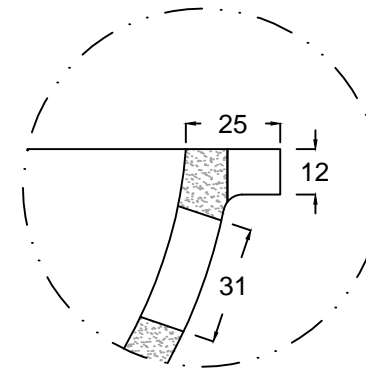

PLAN VIEW

SECTION B:B

DETAIL A

SCALE: 1:2

DETAIL B

SCALE: 1:2

SECTION A:A

DETAIL C

SCALE: 1:2

Corian.

ARCHIVE NBR: ARCHIVE 3	CUSTOMER NAME:
FILE NAME/FORMAT: DUPONT_CORIAN_PURITY7220_2D.DWG	APPLICATION/DESCRIPTION: Bath/ Washbasin
MODEL NAME: PURITY 7220	DOCUMENT STATUS: FINAL
CREATED BY: KS	CODE: D3-7220-03
APPROVED BY:	APPROVAL DATE:
LAUNCH DATE: 01/06/2015	DATE OF ISSUE: 28/05/2015
SCALE: 1:5 in A3	REV. NBR/DATE: