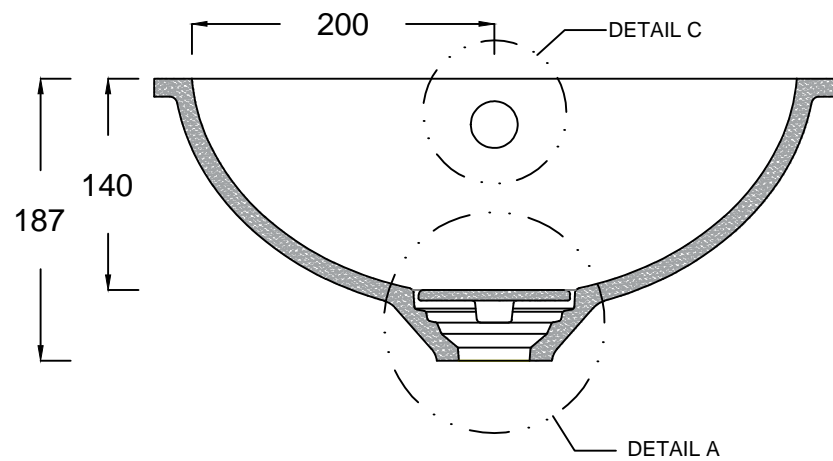

PLAN VIEW

SECTION B:B

DETAIL A

SCALE: 1:2

DETAIL B

SCALE: 1:2

SECTION A:A

DETAIL C

SCALE: 1:2

Corian.

ARCHIVE NBR: ARCHIVE 3	CUSTOMER NAME:
FILE NAME/FORMAT: DUPONT_CORIAN_PURITY7220_2D.DWG	APPLICATION/DESCRIPTION: Bath/ Washbasin
MODEL NAME: PURITY 7220	DOCUMENT STATUS: FINAL
CREATED BY: KS	CODE: D3-7220-03
APPROVED BY:	APPROVAL DATE:
LAUNCH DATE: 01/06/2015	DATE OF ISSUE: 28/05/2015
SCALE: 1:5 in A3	REV. NBR/DATE: