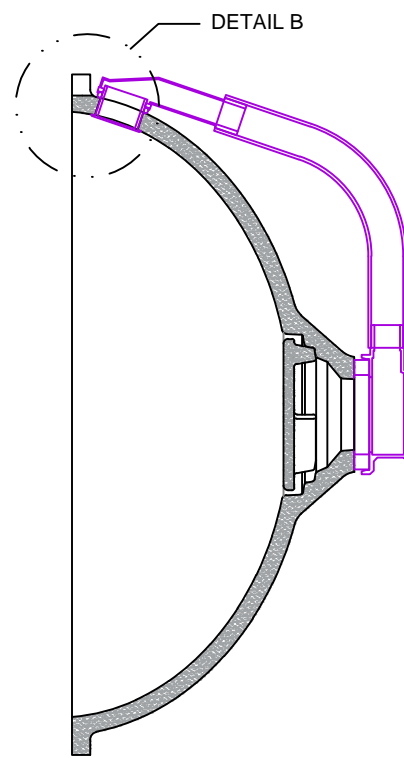

PLAN VIEW

SECTION B:B

DETAIL A

SCALE: 1:2

DETAIL B

SCALE: 1:2

SECTION A:A

DETAIL C

SCALE: 1:2

Corian.

ARCHIVE NBR: ARCHIVE 3	CUSTOMER NAME:
FILE NAME/FORMAT: DUPONT_CORIAN_PURITY7220_2D.DWG	APPLICATION/DESCRIPTION: Bath/ Washbasin
MODEL NAME: PURITY 7220	DOCUMENT STATUS: FINAL
CREATED BY: KS	CODE: D3-7220-03
APPROVED BY:	APPROVAL DATE:
LAUNCH DATE: 01/06/2015	DATE OF ISSUE: 28/05/2015
SCALE: 1:5 in A3	REV. NBR/DATE: