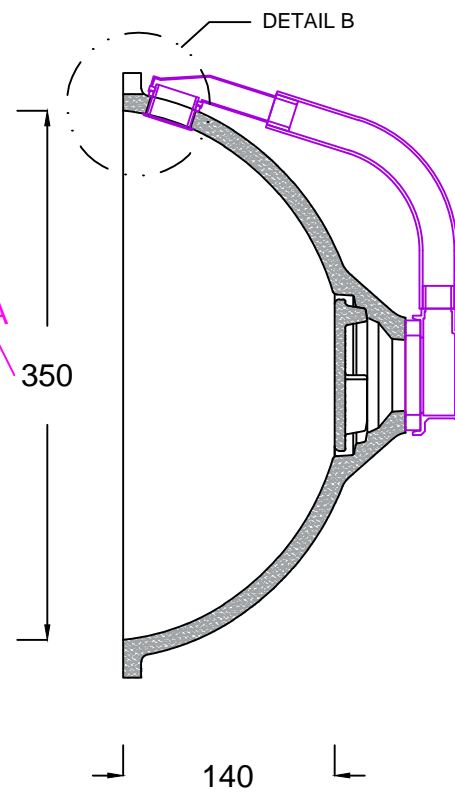

PLAN VIEW

SECTION B:B

DETAIL A  
SCALE: 1:2

DETAIL B  
SCALE: 1:2

SECTION A:A

DETAIL C  
SCALE: 1:2

Corian.

ARCHIVE NBR: <b>ARCHIVE 3</b>	CUSTOMER NAME:
FILE NAME/FORMAT: DUPONT_CORIAN_RELAX7330_2D.DWG	APPLICATION/DESCRIPTION: <b>Bath/ Washbasin</b>
MODEL NAME: <b>RELAX 7330</b>	DOCUMENT STATUS: <b>FINAL</b>
CREATED BY: <b>KS</b>	CODE: <b>D3-7330-03</b>
APPROVED BY:	APPROVAL DATE:
LAUNCH DATE: <b>01/06/2015</b>	DATE OF ISSUE: <b>28/05/2015</b>
SCALE: <b>1:5 in A3</b>	REV. NBR/DATE: