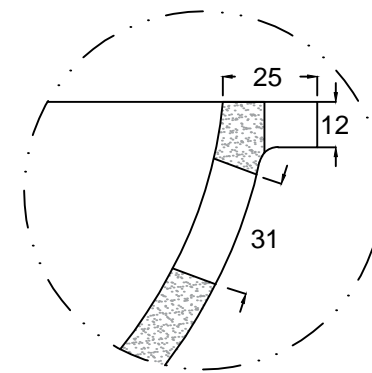

PLAN VIEW

SECTION B:B

DETAIL A  
SCALE: 1:2

DETAIL B  
SCALE: 1:2

SECTION A:A

DETAIL C  
SCALE: 1:2

Corian.

ARCHIVE NBR: <b>ARCHIVE 3</b>	CUSTOMER NAME:
FILE NAME/FORMAT: DUPONT_CORIAN_RELAX7330_2D.DWG	APPLICATION/DESCRIPTION: <b>Bath/ Washbasin</b>
MODEL NAME: <b>RELAX 7330</b>	DOCUMENT STATUS: <b>FINAL</b>
CREATED BY: <b>KS</b>	CODE: <b>D3-7330-03</b>
APPROVED BY:	APPROVAL DATE:
LAUNCH DATE: <b>01/06/2015</b>	DATE OF ISSUE: <b>28/05/2015</b>
SCALE: <b>1:5 in A3</b>	REV. NBR/DATE: