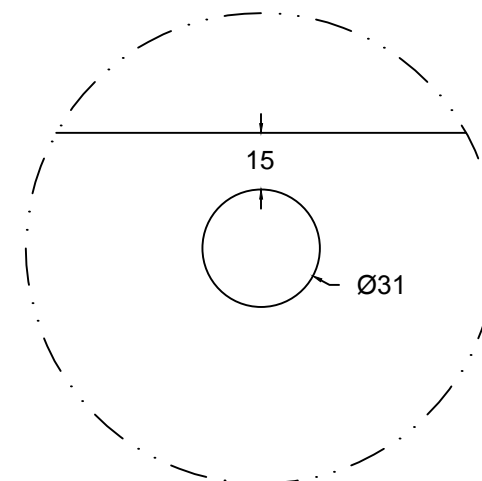

PLAN VIEW

SECTION B:B

DETAIL A  
SCALE: 1:2

DETAIL B  
SCALE: 1:2

SECTION A:A

DETAIL C  
SCALE: 1:2

Corian.

ARCHIVE NBR: <b>ARCHIVE 3</b>	CUSTOMER NAME:
FILE NAME/FORMAT: DUPONT_CORIAN_RELAX7330_2D.DWG	APPLICATION/DESCRIPTION: <b>Bath/ Washbasin</b>
MODEL NAME: <b>RELAX 7330</b>	DOCUMENT STATUS: <b>FINAL</b>
CREATED BY: <b>KS</b>	CODE: <b>D3-7330-03</b>
APPROVED BY:	APPROVAL DATE:
LAUNCH DATE: <b>01/06/2015</b>	DATE OF ISSUE: <b>28/05/2015</b>
SCALE: <b>1:5 in A3</b>	REV. NBR/DATE: