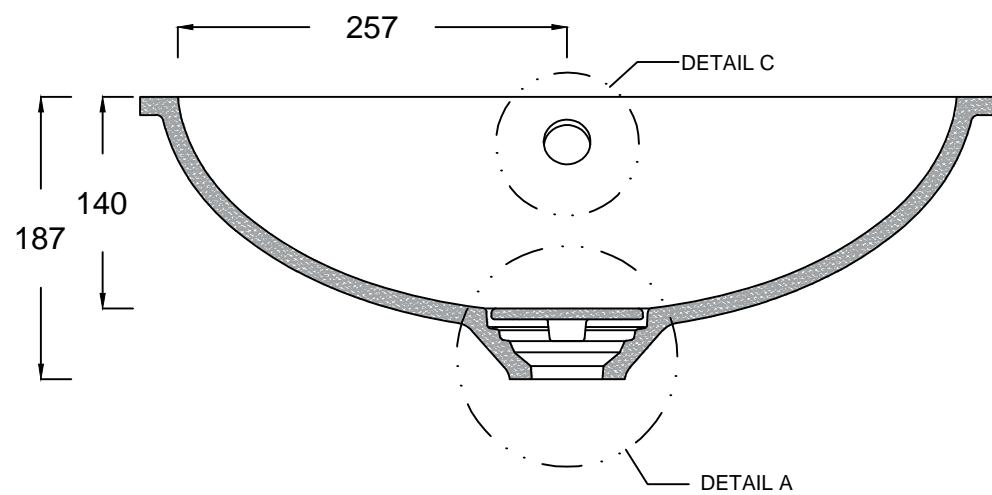

PLAN VIEW

SECTION B:B

DETAIL A  
SCALE: 1:2

DETAIL B  
SCALE: 1:2

SECTION A:A

DETAIL C  
SCALE: 1:2

Corian.

ARCHIVE NBR: <b>ARCHIVE 3</b>	CUSTOMER NAME:
FILE NAME/FORMAT: DUPONT_CORIAN_RELAX7330_2D.DWG	APPLICATION/DESCRIPTION: <b>Bath/ Washbasin</b>
MODEL NAME: <b>RELAX 7330</b>	DOCUMENT STATUS: <b>FINAL</b>
CREATED BY: <b>KS</b>	CODE: <b>D3-7330-03</b>
APPROVED BY:	APPROVAL DATE:
LAUNCH DATE: <b>01/06/2015</b>	DATE OF ISSUE: <b>28/05/2015</b>
SCALE: <b>1:5 in A3</b>	REV. NBR/DATE: