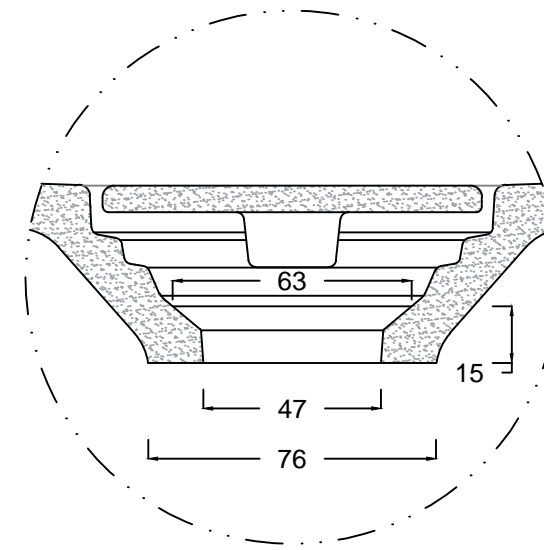

PLAN VIEW

SECTION B:B

DETAIL A  
SCALE: 1:2

DETAIL B  
SCALE: 1:2

SECTION A:A

DETAIL C  
SCALE: 1:2

Corian.

ARCHIVE NBR: <b>ARCHIVE 3</b>	CUSTOMER NAME:
FILE NAME/FORMAT: DUPONT_CORIAN_RELAX7330_2D.DWG	APPLICATION/DESCRIPTION: <b>Bath/ Washbasin</b>
MODEL NAME: <b>RELAX 7330</b>	DOCUMENT STATUS: <b>FINAL</b>
CREATED BY: <b>KS</b>	CODE: <b>D3-7330-03</b>
APPROVED BY:	APPROVAL DATE:
LAUNCH DATE: <b>01/06/2015</b>	DATE OF ISSUE: <b>28/05/2015</b>
SCALE: <b>1:5 in A3</b>	REV. NBR/DATE: