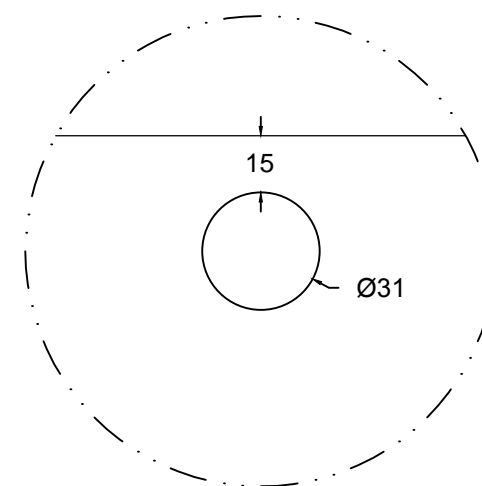

PLAN VIEW

SECTION B:B

DETAIL A
SCALE: 1:2

DETAIL B
SCALE: 1:2

SECTION A:A

DETAIL C
SCALE: 1:2

Corian.

ARCHIVE NBR: ARCHIVE 3	CUSTOMER NAME:
FILE NAME/FORMAT: DUPONT_CORIAN_SERENITY7510_2D.DWG	APPLICATION/DESCRIPTION: Bath/ Washbasin
MODEL NAME: SERENITY 7510	DOCUMENT STATUS: FINAL
CREATED BY: KS	CODE: D3-7510-03
APPROVED BY:	APPROVAL DATE:
LAUNCH DATE: 01/06/2015	DATE OF ISSUE: 28/05/2015
SCALE: 1:5 in A3	REV. NBR/DATE: