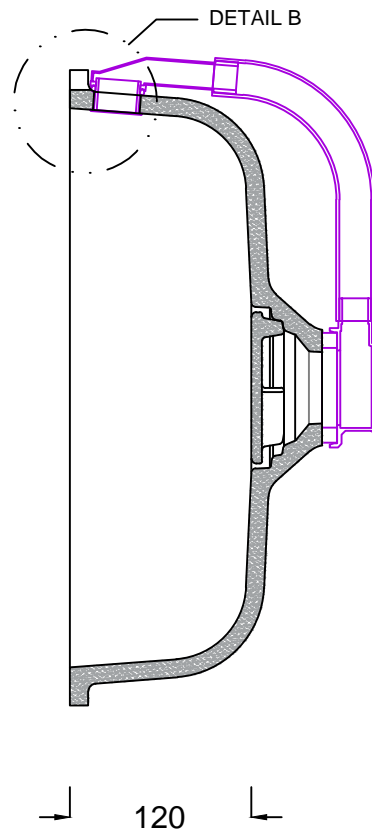

PLAN VIEW

SECTION B:B

DETAIL A
SCALE: 1:2

DETAIL B
SCALE: 1:2

SECTION A:A

DETAIL C
SCALE: 1:2

Corian.

ARCHIVE NBR: ARCHIVE 3	CUSTOMER NAME:
FILE NAME/FORMAT: DUPONT_CORIAN_SERENITY7510_2D.DWG	APPLICATION/DESCRIPTION: Bath/ Washbasin
MODEL NAME: SERENITY 7510	DOCUMENT STATUS: FINAL
CREATED BY: KS	CODE: D3-7510-03
APPROVED BY:	APPROVAL DATE:
LAUNCH DATE: 01/06/2015	DATE OF ISSUE: 28/05/2015
SCALE: 1:5 in A3	REV. NBR/DATE: