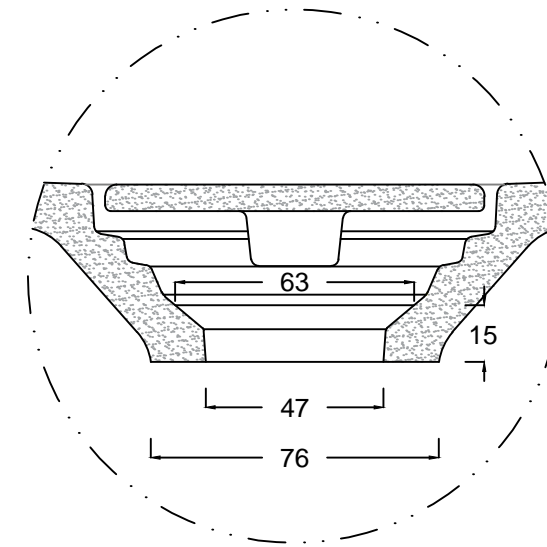

PLAN VIEW

SECTION B:B

DETAIL A
SCALE: 1:2

DETAIL B
SCALE: 1:2

SECTION A:A

DETAIL C
SCALE: 1:2

Corian.

ARCHIVE NBR: ARCHIVE 3	CUSTOMER NAME:
FILE NAME/FORMAT: DUPONT_CORIAN_SERENITY7510_2D.DWG	APPLICATION/DESCRIPTION: Bath/ Washbasin
MODEL NAME: SERENITY 7510	DOCUMENT STATUS: FINAL
CREATED BY: KS	CODE: D3-7510-03
APPROVED BY:	APPROVAL DATE:
LAUNCH DATE: 01/06/2015	DATE OF ISSUE: 28/05/2015
SCALE: 1:5 in A3	REV. NBR/DATE: