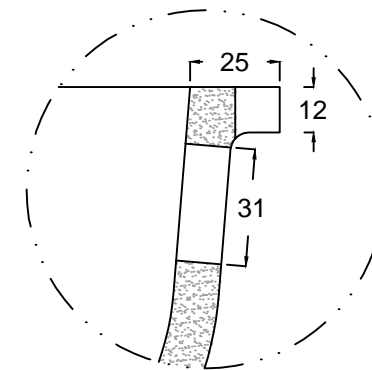

PLAN VIEW

SECTION B:B

DETAIL A
SCALE: 1:2

DETAIL B
SCALE: 1:2

SECTION A:A

DETAIL C
SCALE: 1:2

Corian.

ARCHIVE NBR: ARCHIVE 3	CUSTOMER NAME:
FILE NAME/FORMAT: DUPONT_CORIAN_SERENITY7510_2D.DWG	APPLICATION/DESCRIPTION: Bath/ Washbasin
MODEL NAME: SERENITY 7510	DOCUMENT STATUS: FINAL
CREATED BY: KS	CODE: D3-7510-03
APPROVED BY:	APPROVAL DATE:
LAUNCH DATE: 01/06/2015	DATE OF ISSUE: 28/05/2015
SCALE: 1:5 in A3	REV. NBR/DATE: