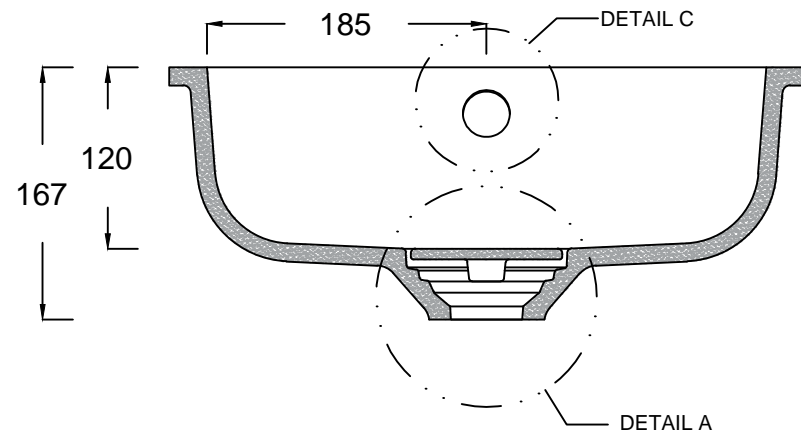

PLAN VIEW

SECTION B:B

DETAIL A
SCALE: 1:2

DETAIL B
SCALE: 1:2

SECTION A:A

DETAIL C
SCALE: 1:2

Corian.

ARCHIVE NBR: ARCHIVE 3	CUSTOMER NAME:
FILE NAME/FORMAT: DUPONT_CORIAN_SERENITY7510_2D.DWG	APPLICATION/DESCRIPTION: Bath/ Washbasin
MODEL NAME: SERENITY 7510	DOCUMENT STATUS: FINAL
CREATED BY: KS	CODE: D3-7510-03
APPROVED BY:	APPROVAL DATE:
LAUNCH DATE: 01/06/2015	DATE OF ISSUE: 28/05/2015
SCALE: 1:5 in A3	REV. NBR/DATE: