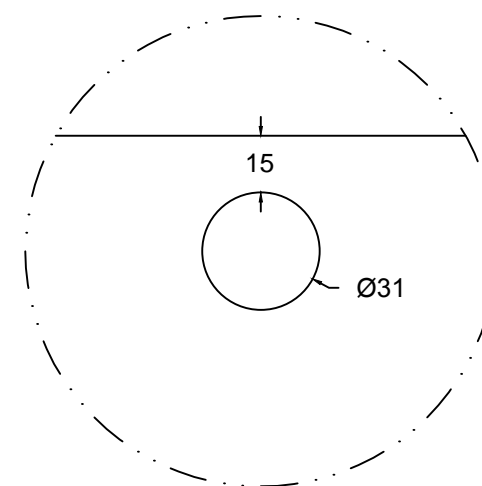

PLAN VIEW

SECTION B:B

DETAIL A
SCALE: 1:2

DETAIL B
SCALE: 1:2

SECTION A:A

DETAIL C
SCALE: 1:2

Corian.

ARCHIVE NBR: ARCHIVE 3	CUSTOMER NAME:
FILE NAME/FORMAT: DUPONT_CORIAN_SERENITY7520_2D.DWG	APPLICATION/DESCRIPTION: Bath/ Washbasin
MODEL NAME: SERENITY 7520	DOCUMENT STATUS: FINAL
CREATED BY: KS	CODE: D3-7520-03
APPROVED BY:	APPROVAL DATE:
LAUNCH DATE: 01/06/2015	DATE OF ISSUE: 28/05/2015
SCALE: 1:5 in A3	REV. NBR/DATE: