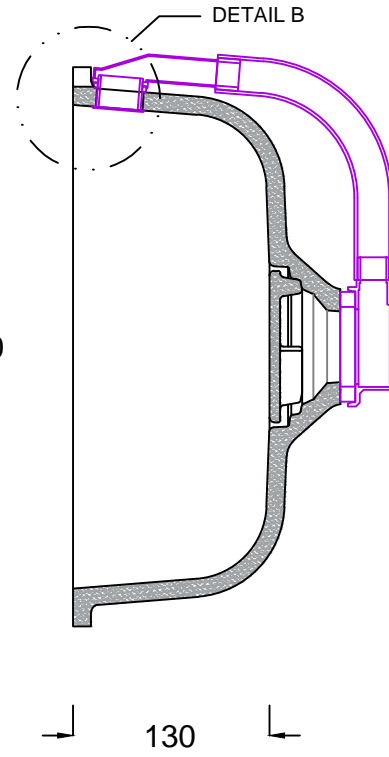

PLAN VIEW

SECTION B:B

DETAIL A
SCALE: 1:2

DETAIL B
SCALE: 1:2

SECTION A:A

DETAIL C
SCALE: 1:2

Corian.

ARCHIVE NBR: ARCHIVE 3	CUSTOMER NAME:
FILE NAME/FORMAT: DUPONT_CORIAN_SERENITY7520_2D.DWG	APPLICATION/DESCRIPTION: Bath/ Washbasin
MODEL NAME: SERENITY 7520	DOCUMENT STATUS: FINAL
CREATED BY: KS	CODE: D3-7520-03
APPROVED BY:	APPROVAL DATE:
LAUNCH DATE: 01/06/2015	DATE OF ISSUE: 28/05/2015
SCALE: 1:5 in A3	REV. NBR/DATE: