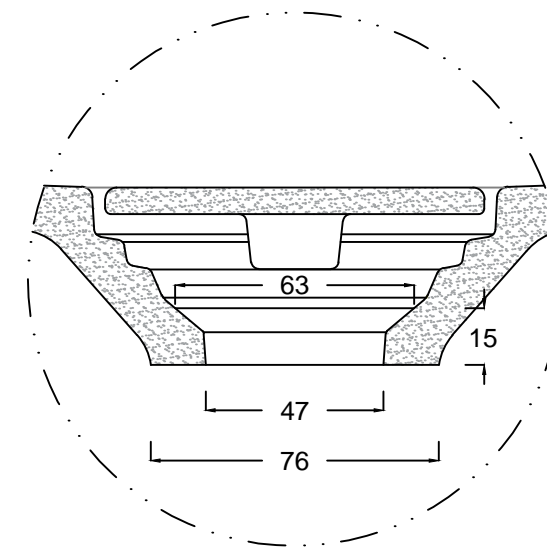

PLAN VIEW

SECTION B:B

DETAIL A
SCALE: 1:2

DETAIL B
SCALE: 1:2

SECTION A:A

DETAIL C
SCALE: 1:2

Corian.

ARCHIVE NBR: ARCHIVE 3	CUSTOMER NAME:
FILE NAME/FORMAT: DUPONT_CORIAN_SERENITY7520_2D.DWG	APPLICATION/DESCRIPTION: Bath/ Washbasin
MODEL NAME: SERENITY 7520	DOCUMENT STATUS: FINAL
CREATED BY: KS	CODE: D3-7520-03
APPROVED BY:	APPROVAL DATE:
LAUNCH DATE: 01/06/2015	DATE OF ISSUE: 28/05/2015
SCALE: 1:5 in A3	REV. NBR/DATE: