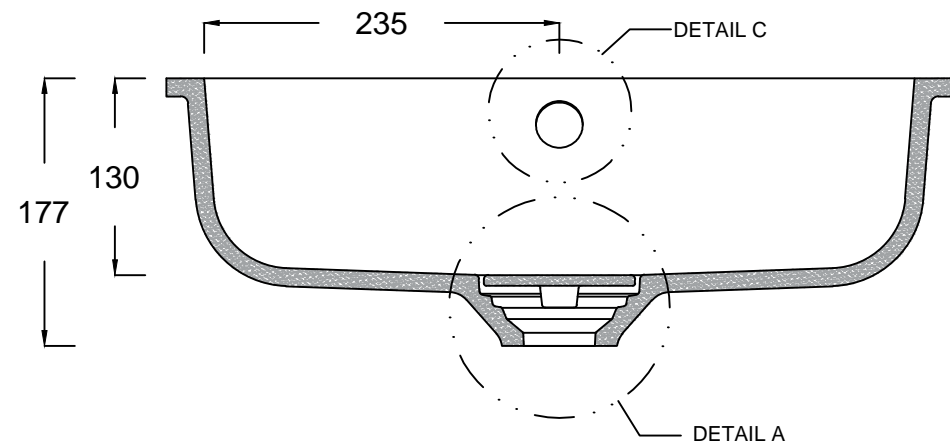

PLAN VIEW

SECTION B:B

DETAIL A
SCALE: 1:2

DETAIL B
SCALE: 1:2

SECTION A:A

DETAIL C
SCALE: 1:2

Corian.

ARCHIVE NBR: ARCHIVE 3	CUSTOMER NAME:
FILE NAME/FORMAT: DUPONT_CORIAN_SERENITY7520_2D.DWG	APPLICATION/DESCRIPTION: Bath/ Washbasin
MODEL NAME: SERENITY 7520	DOCUMENT STATUS: FINAL
CREATED BY: KS	CODE: D3-7520-03
APPROVED BY:	APPROVAL DATE:
LAUNCH DATE: 01/06/2015	DATE OF ISSUE: 28/05/2015
SCALE: 1:5 in A3	REV. NBR/DATE: