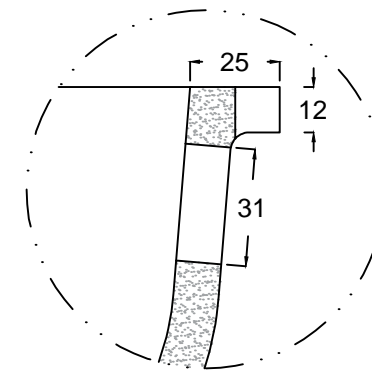

PLAN VIEW

SECTION B:B

DETAIL A
SCALE: 1:2

DETAIL B
SCALE: 1:2

SECTION A:A

DETAIL C
SCALE: 1:2

Corian.

ARCHIVE NBR: ARCHIVE 3	CUSTOMER NAME:
FILE NAME/FORMAT: DUPONT_CORIAN_SERENITY7520_2D.DWG	APPLICATION/DESCRIPTION: Bath/ Washbasin
MODEL NAME: SERENITY 7520	DOCUMENT STATUS: FINAL
CREATED BY: KS	CODE: D3-7520-03
APPROVED BY:	APPROVAL DATE:
LAUNCH DATE: 01/06/2015	DATE OF ISSUE: 28/05/2015
SCALE: 1:5 in A3	REV. NBR/DATE: